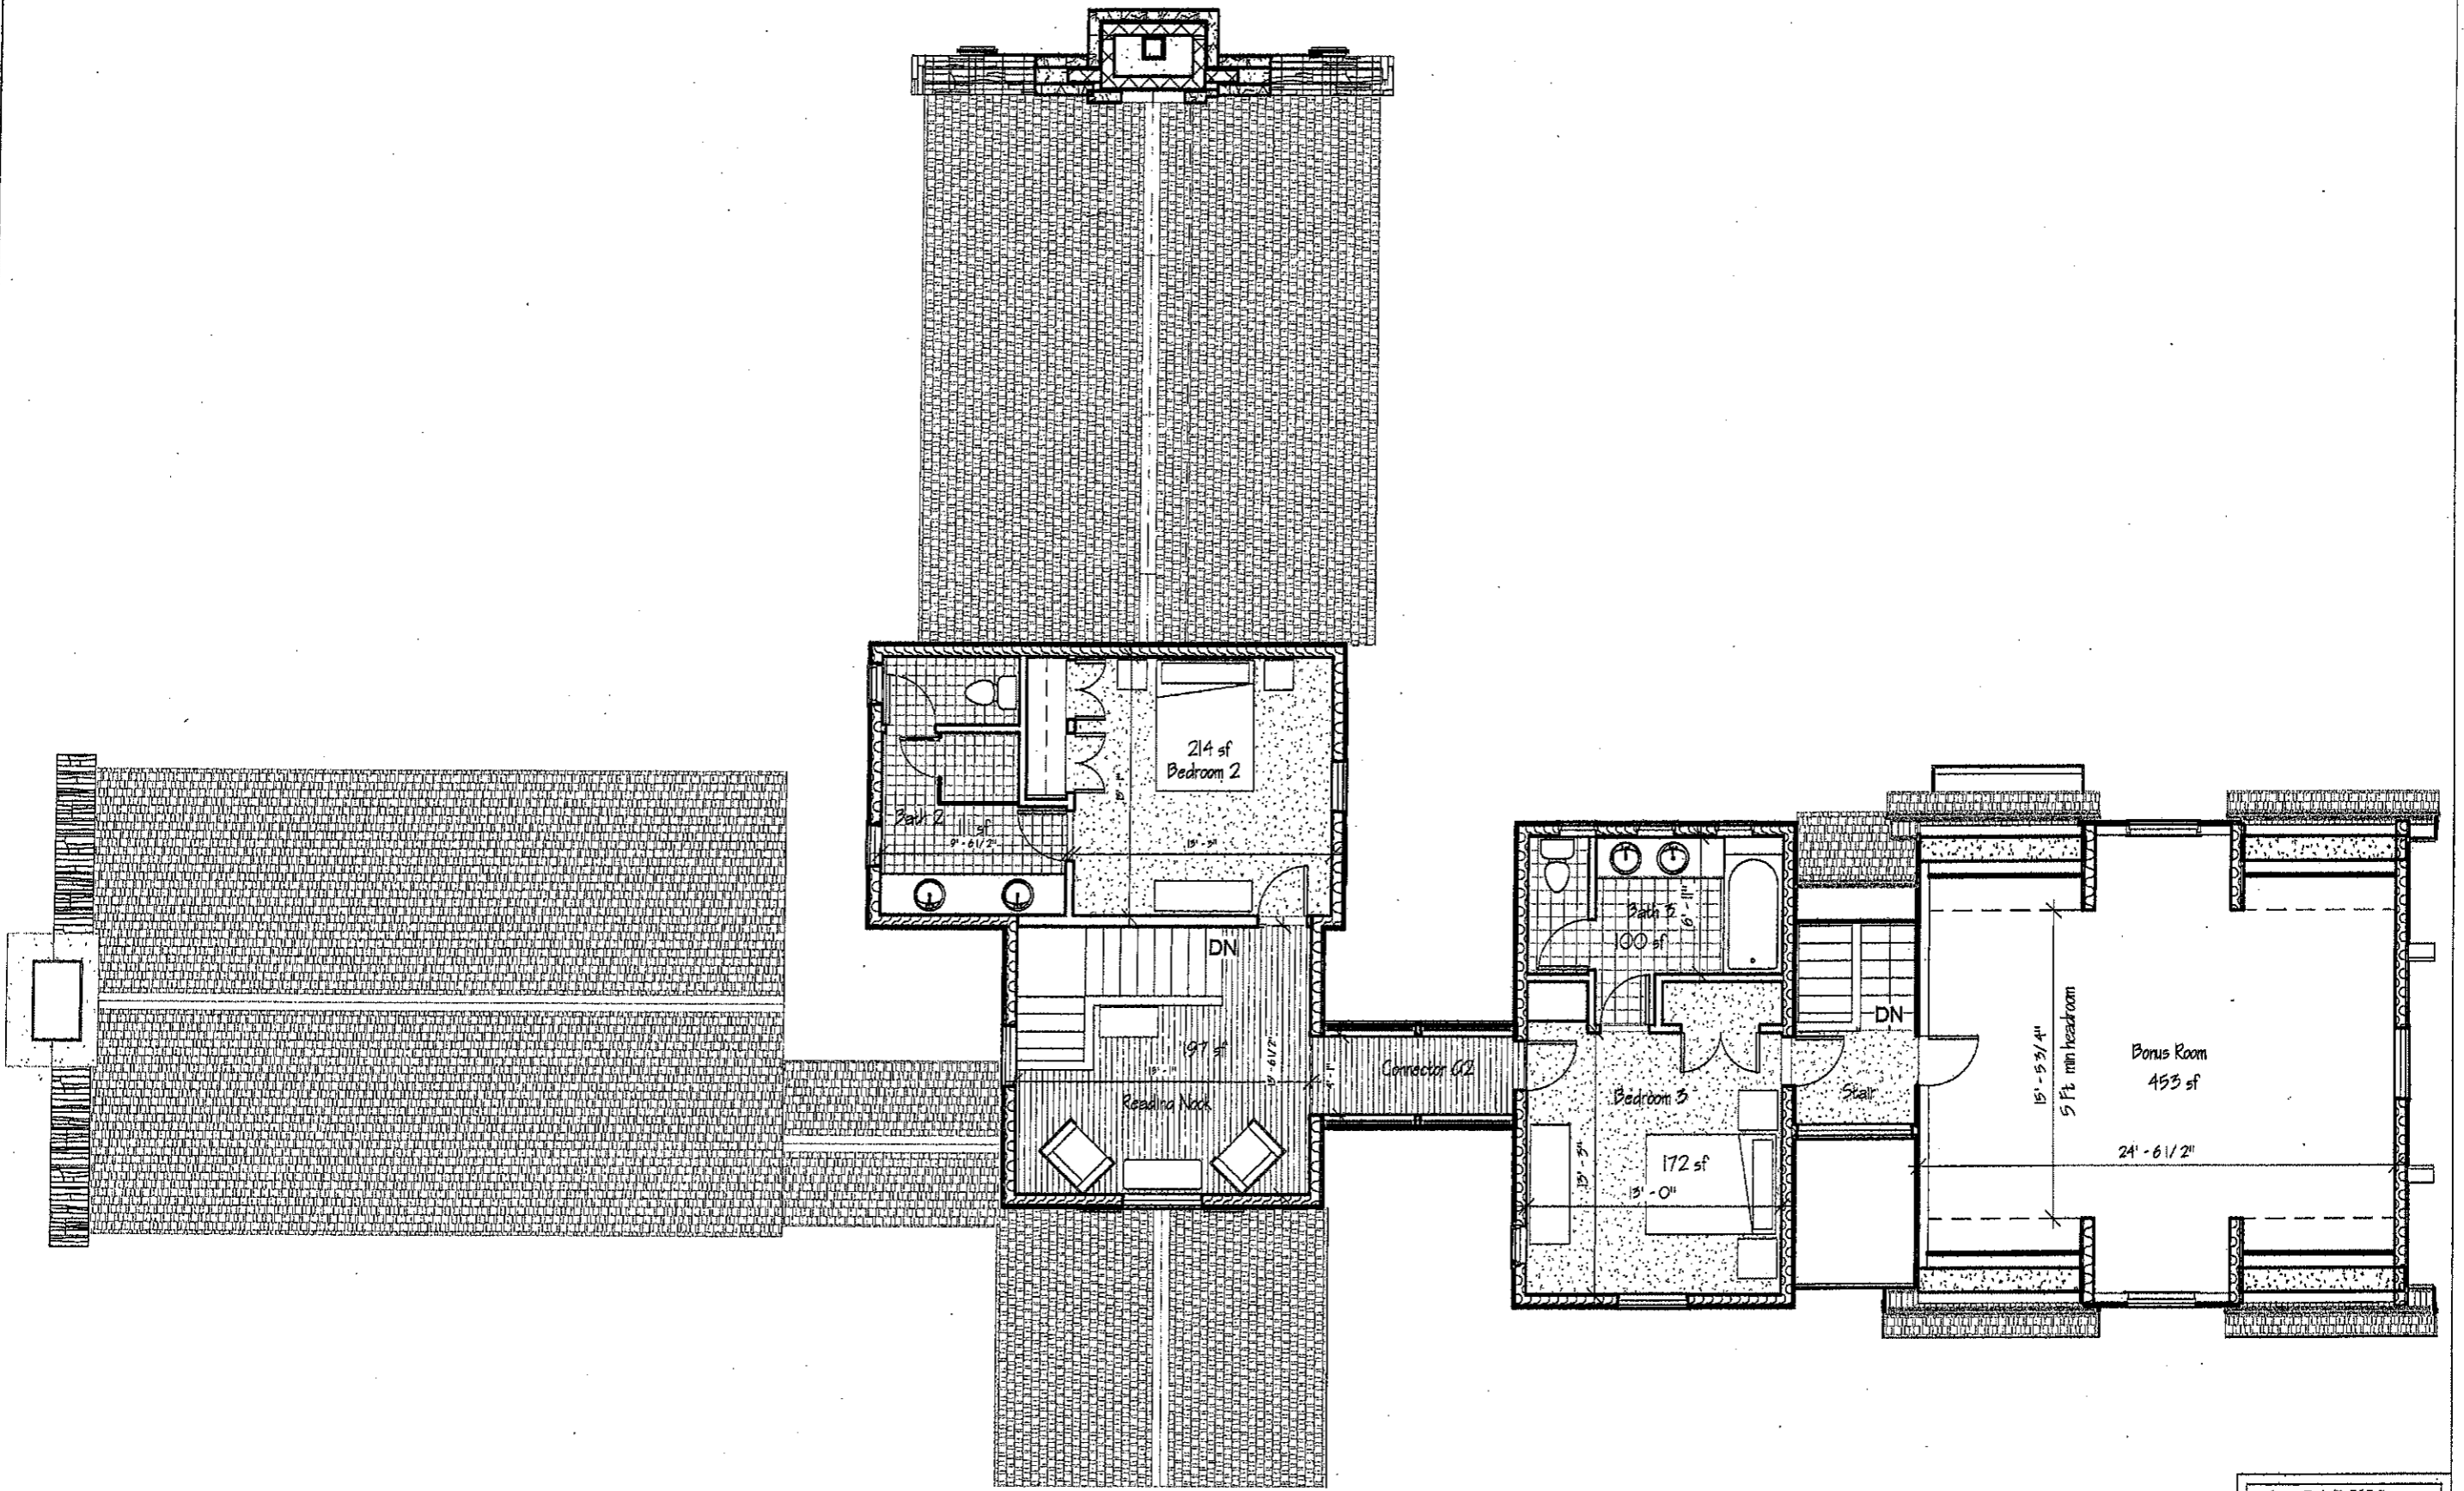

GROSS SQUARE FEET

2560 First Floor  
 1065 Second Floor  
 3625 Finished Floor Area  
 453 Unfinished (Bonus Room)

4078 Total Livable

617 Garage  
 120 Porches  
 450 Terrace (Average)

5265 Total Surface Area

① Cabin A - First Floor  
 1/8" = 1'-0"

① Cabin A - Second Floor  
 1/8" = 1'-0"

7/26/2007 12:12:27 PM

the CABINS at  
  
 SHOOTING STAR  
 JACKSON HOLE  
 Cabin A Type AR0

GROSS SQUARE FEET

1490 First Floor  
 1831 Second Floor  
 3321 Total Livable

625 Garage  
 70 Porch  
 450 Terrace (Average)

4466 Total Surface Area

1 Cabin B - First Floor Plan  
 1/8" = 1'-0"