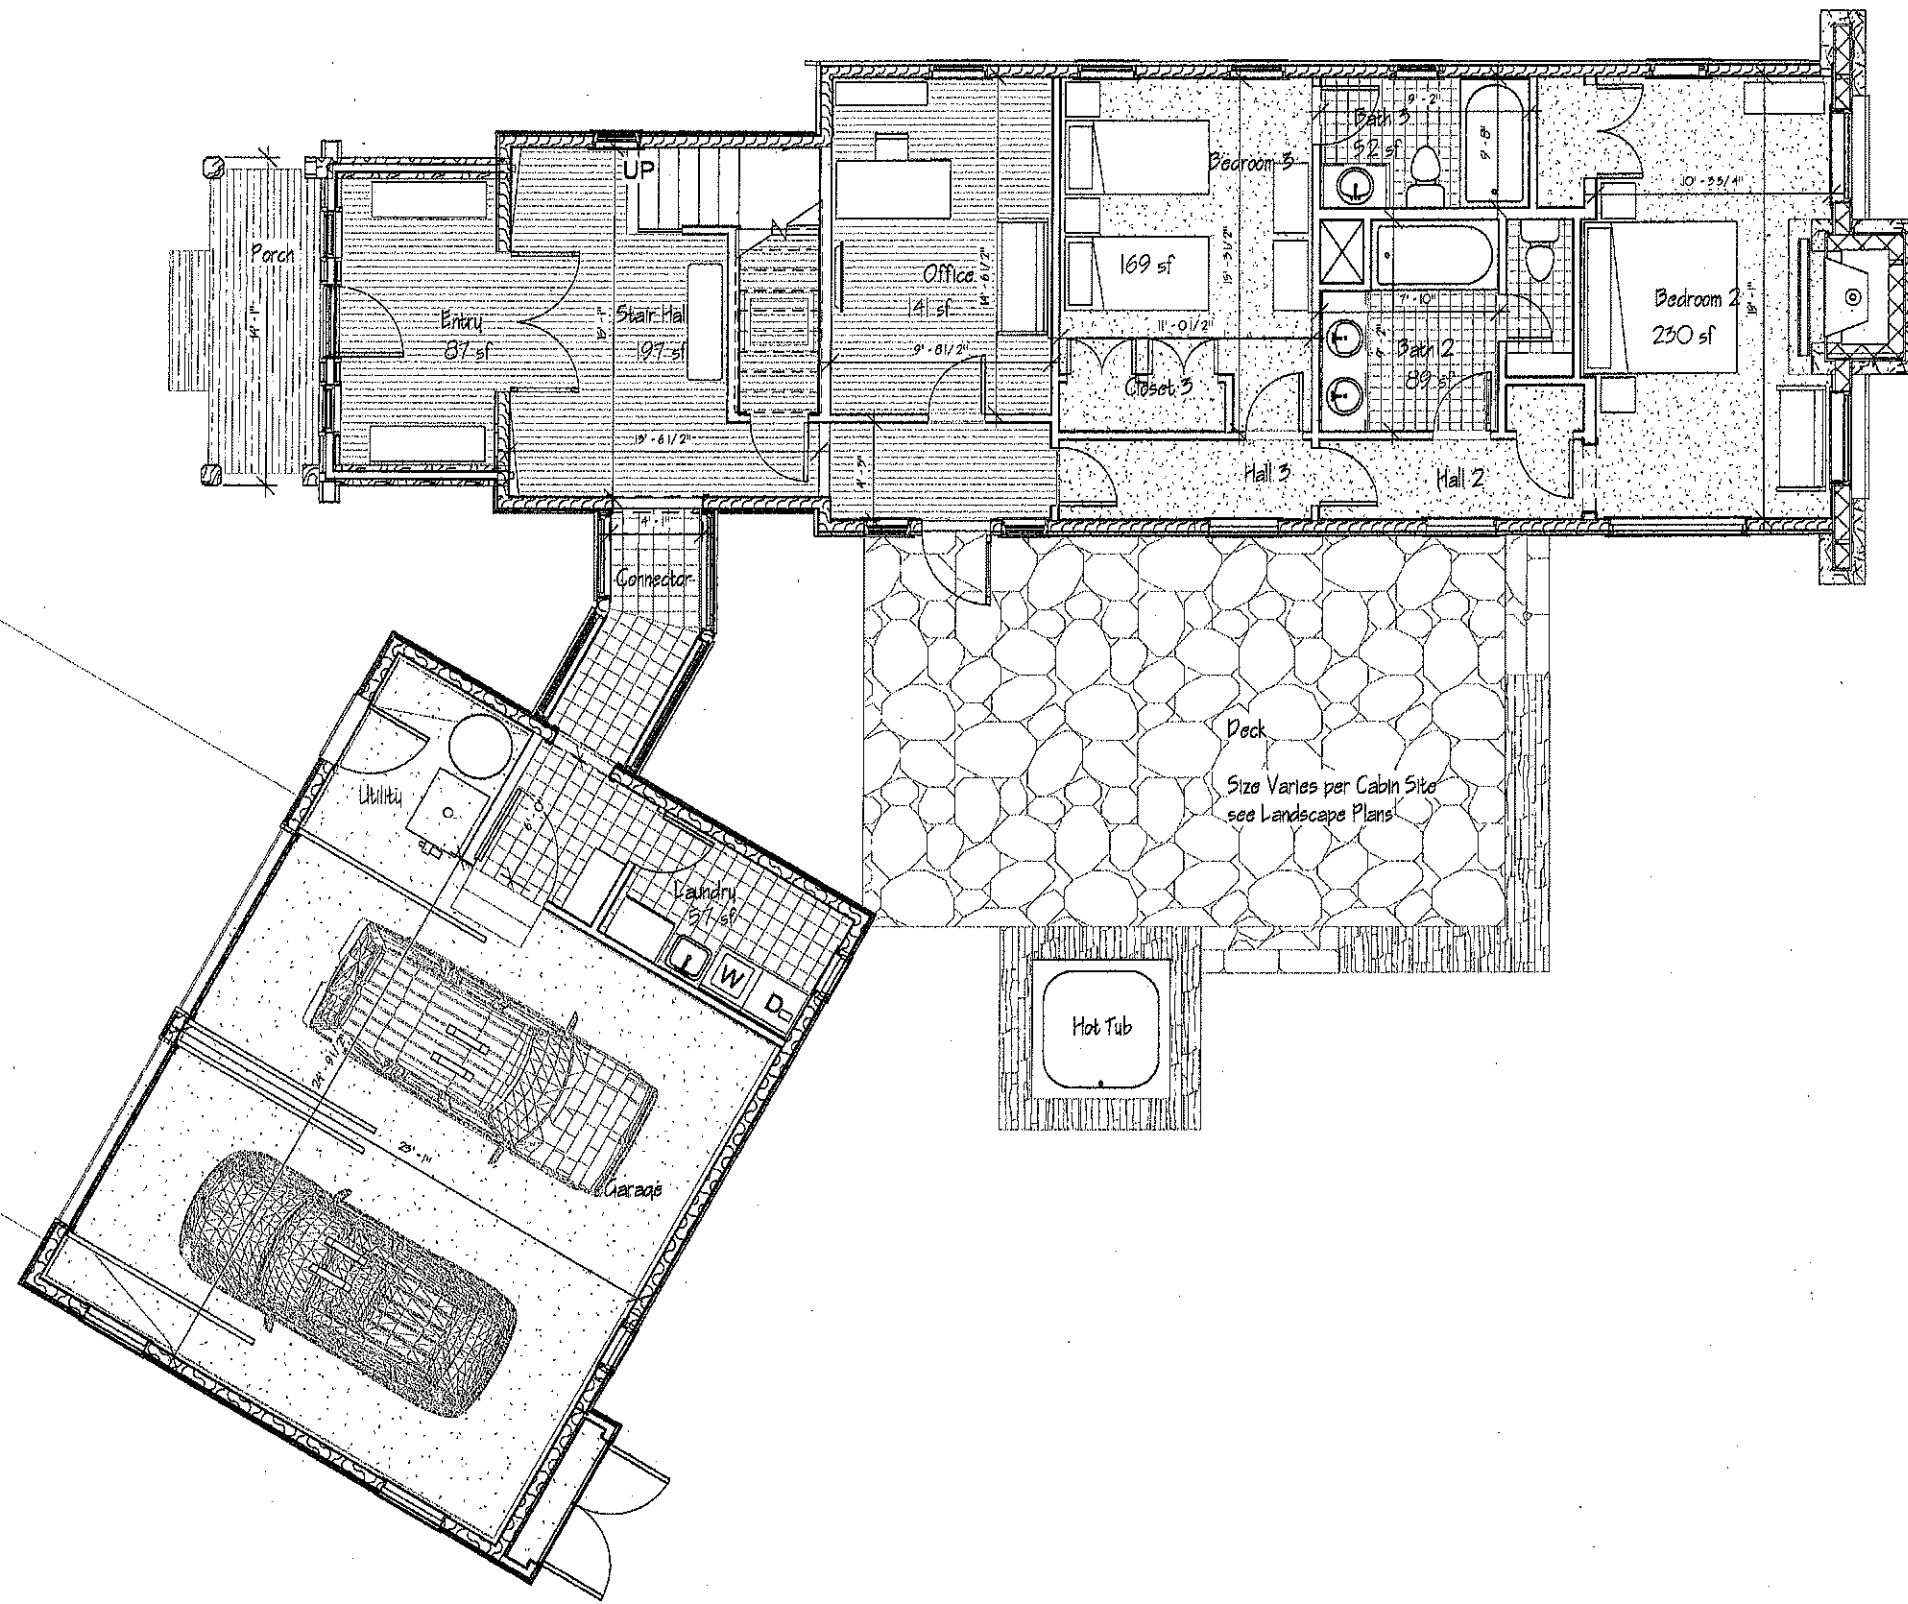

GROSS SQUARE FEET

2560 First Floor  
 1065 Second Floor  
 3625 Finished Floor Area  
 453 Unfinished (Bonus Room)

4078 Total Livable

617 Garage  
 120 Porches  
 450 Terrace (Average)

5265 Total Surface Area

① Cabin A - First Floor  
 1/8" = 1'-0"

① Cabin A - Second Floor  
 1/8" = 1'-0"

7/26/2007 12:12:27 PM

the CABINS at  
  
 SHOOTING STAR  
 JACKSON HOLE  
 Cabin A Type AR0

GROSS SQUARE FEET

1490 First Floor  
 1831 Second Floor  
 3321 Total Livable

625 Garage  
 70 Porch  
 450 Terrace (Average)

4466 Total Surface Area

1 Cabin B - First Floor Plan  
 1/8" = 1'-0"