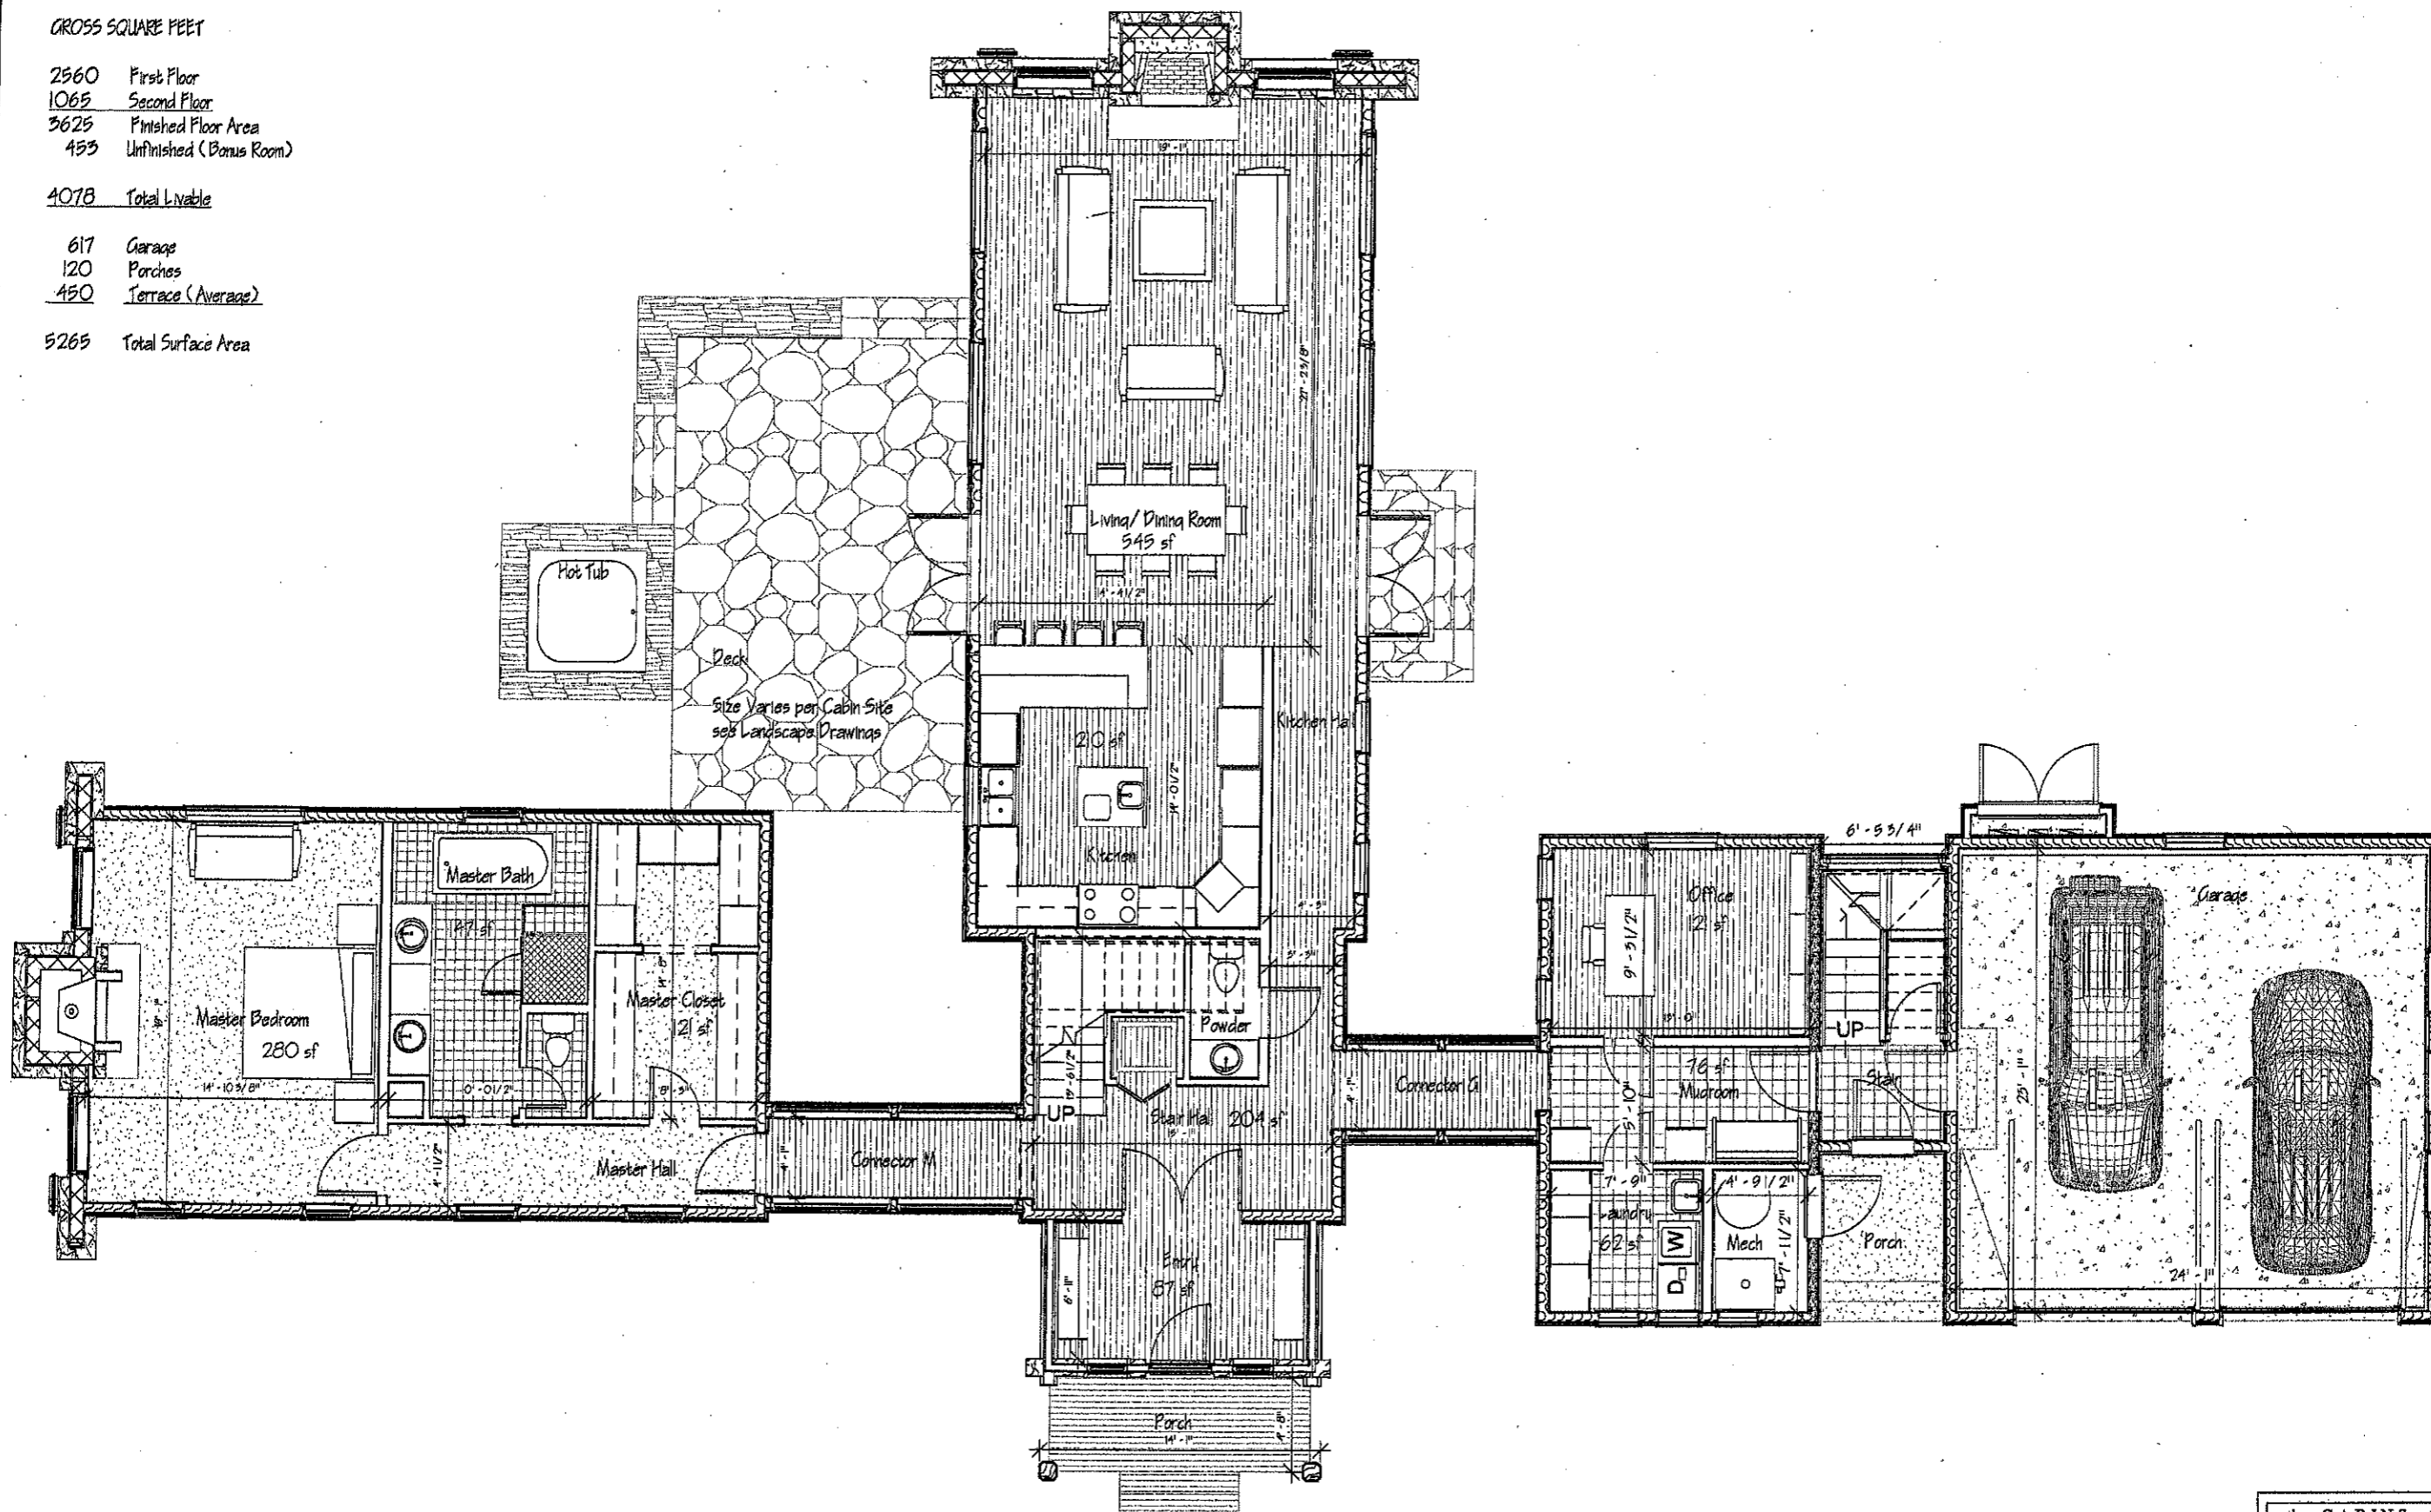

GROSS SQUARE FEET

2560 First Floor  
 1065 Second Floor  
 3625 Finished Floor Area  
 453 Unfinished (Bonus Room)

4078 Total Livable

617 Garage  
 120 Porches  
 450 Terrace (Average)

5265 Total Surface Area

① Cabin A - First Floor  
 1/8" = 1'-0"

① Cabin A - Second Floor  
 1/8" = 1'-0"

7/26/2007 12:12:27 PM

the CABINS at  
  
 SHOOTING STAR  
 JACKSON HOLE  
 Cabin A Type AR0

GROSS SQUARE FEET

1490 First Floor  
 1831 Second Floor  
 3321 Total Livable

625 Garage  
 70 Porch  
 450 Terrace (Average)

4466 Total Surface Area

1 Cabin B - First Floor Plan  
 1/8" = 1'-0"