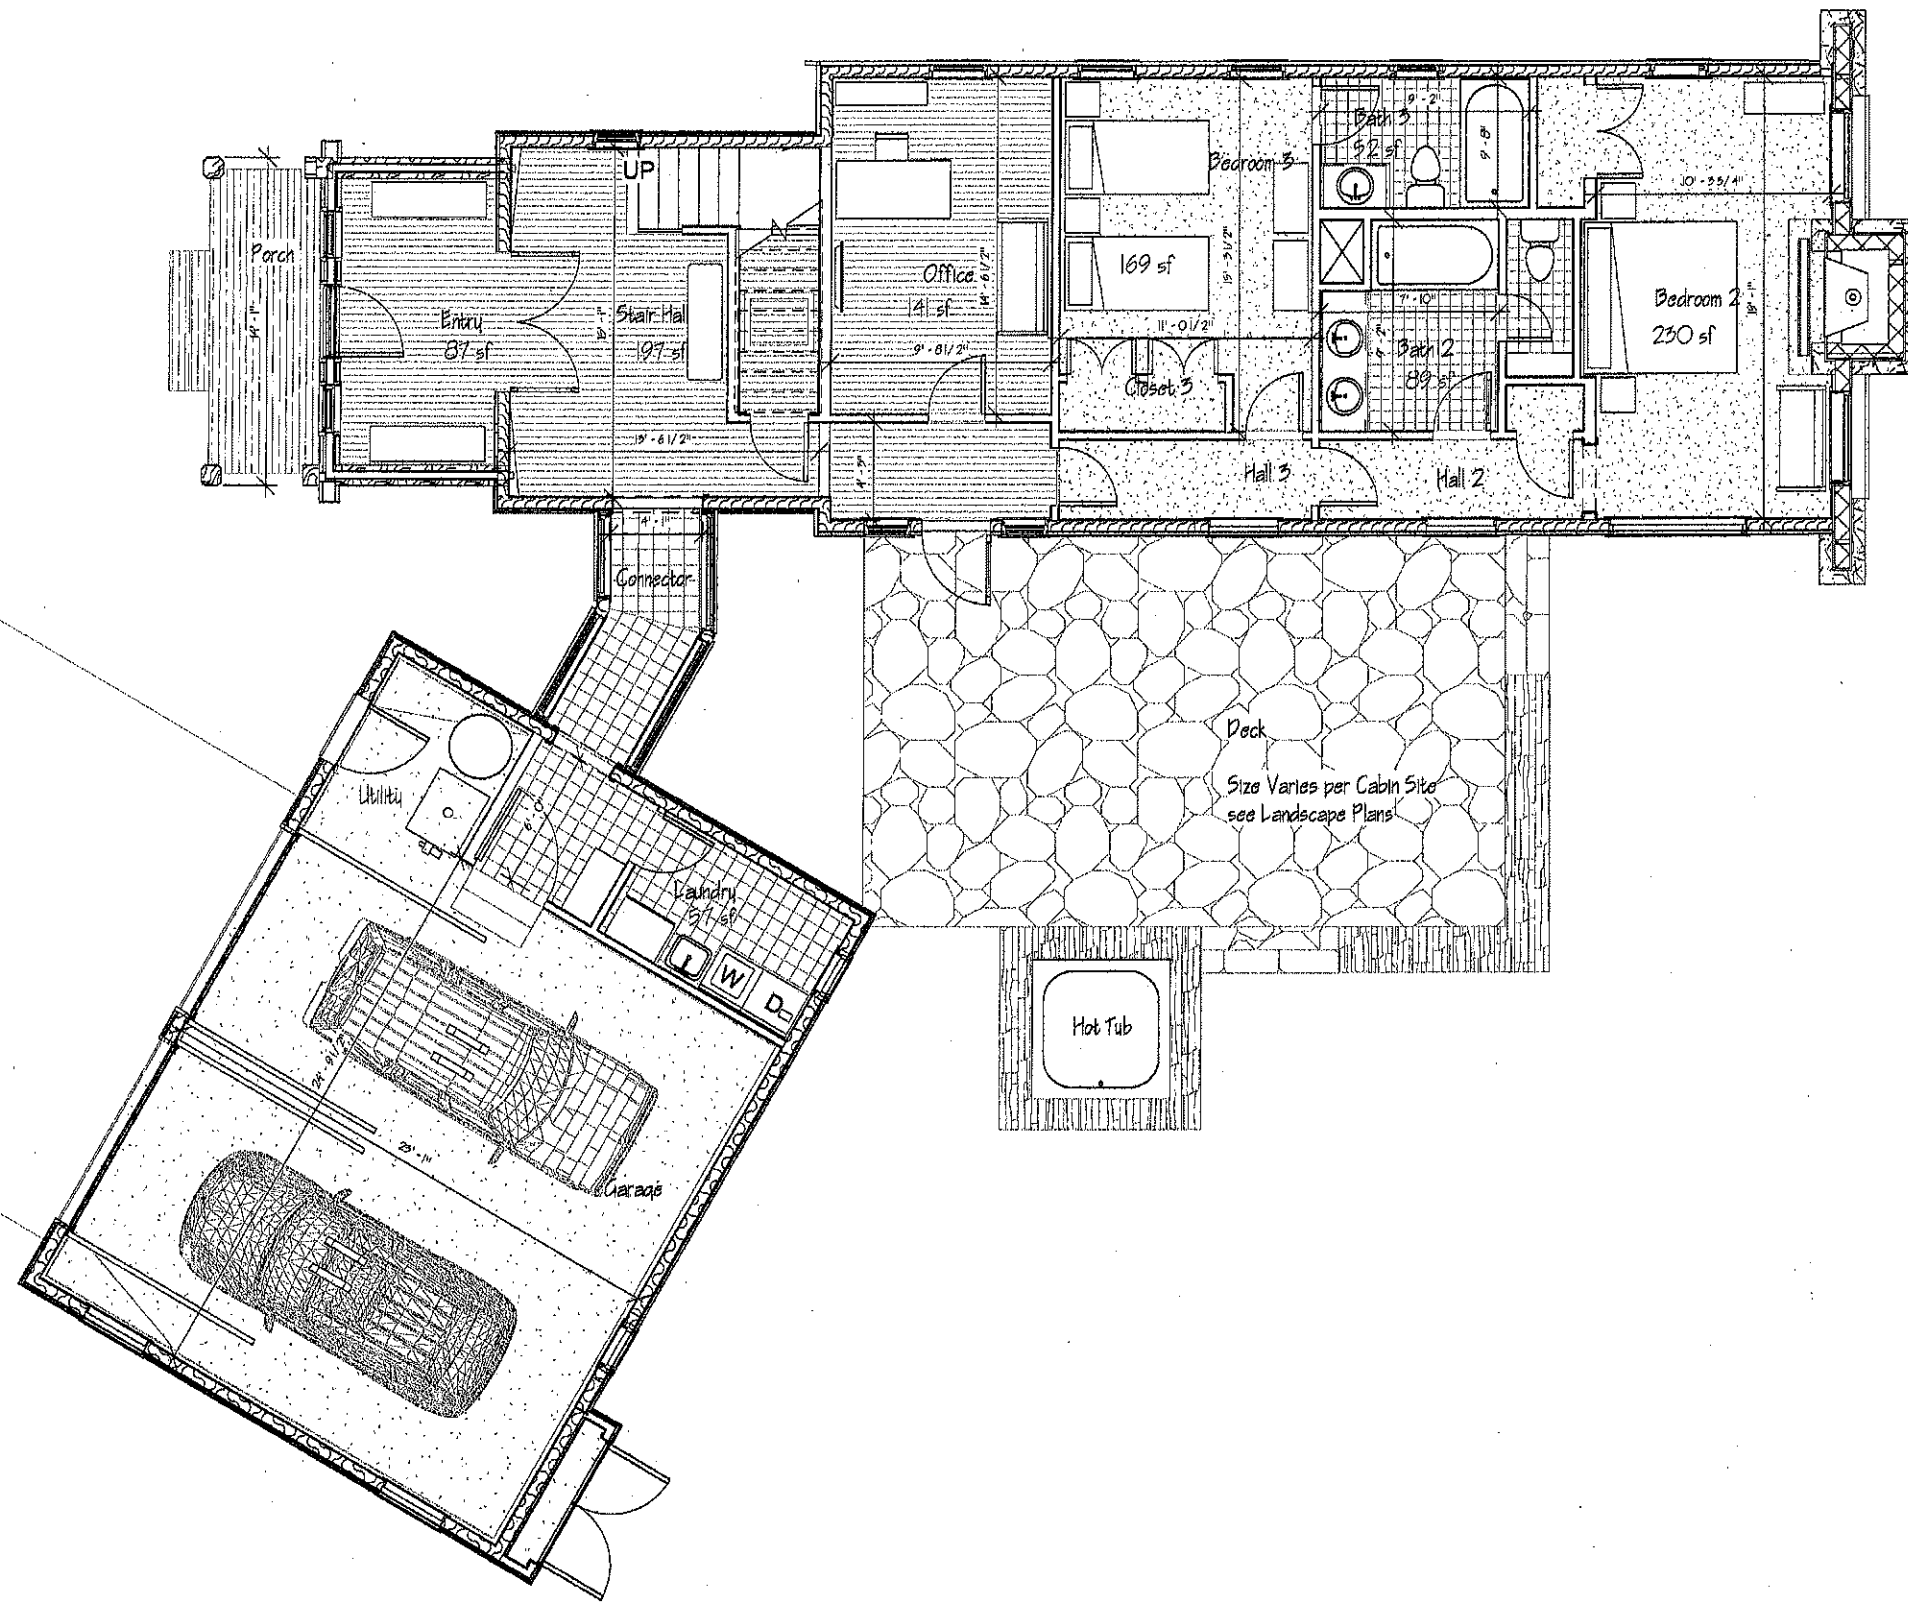

GROSS SQUARE FEET

1490 First Floor
 1831 Second Floor
 3321 Total Livable

625 Garage
 70 Porch
 450 Terrace (Average)

4466 Total Surface Area

① Cabin B - First Floor Plan
 1/8" = 1'-0"

① Cabin B - Second Floor Plan
 1/8" = 1'-0"

7/26/2017 12:30:05 PM

the CABINS at
 SHOOTING STAR
 JACKSON HOLE
 Cabin B Type BR1