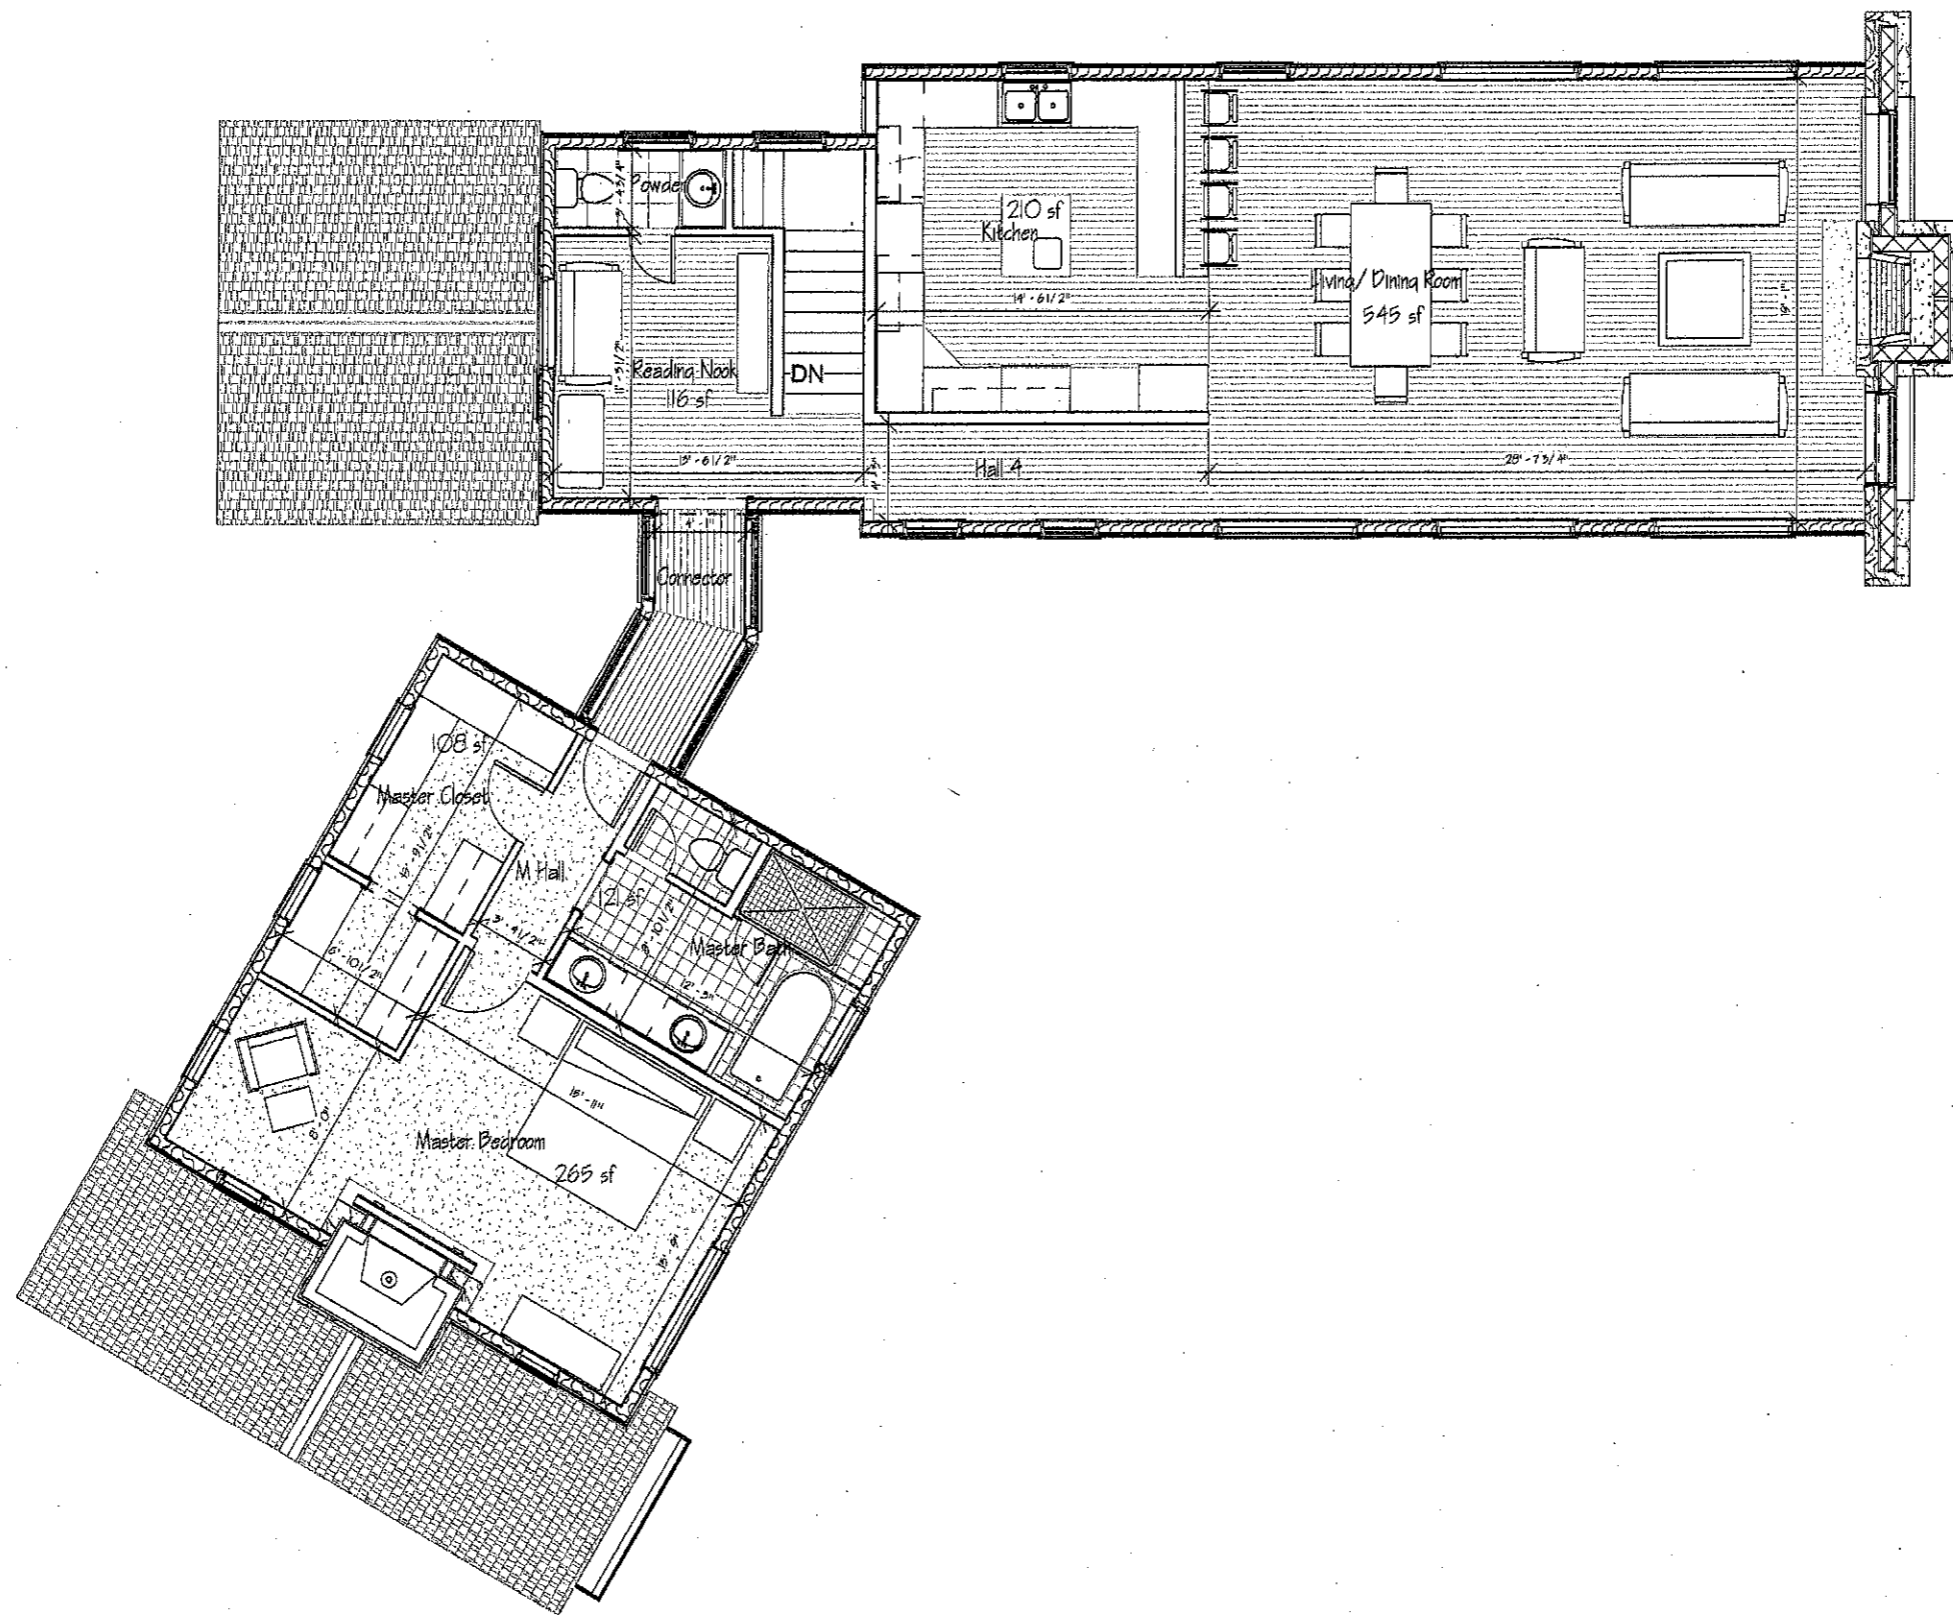

GROSS SQUARE FEET

1490 First Floor
 1831 Second Floor
 3321 Total Livable

625 Garage
 70 Porch
 450 Terrace (Average)

4466 Total Surface Area

① Cabin B - First Floor Plan
 1/8" = 1'-0"

① Cabin B - Second Floor Plan
 1/8" = 1'-0"

7/26/2017 12:30:05 PM

the CABINS at
 SHOOTING STAR
 JACKSON HOLE
 Cabin B Type BR1