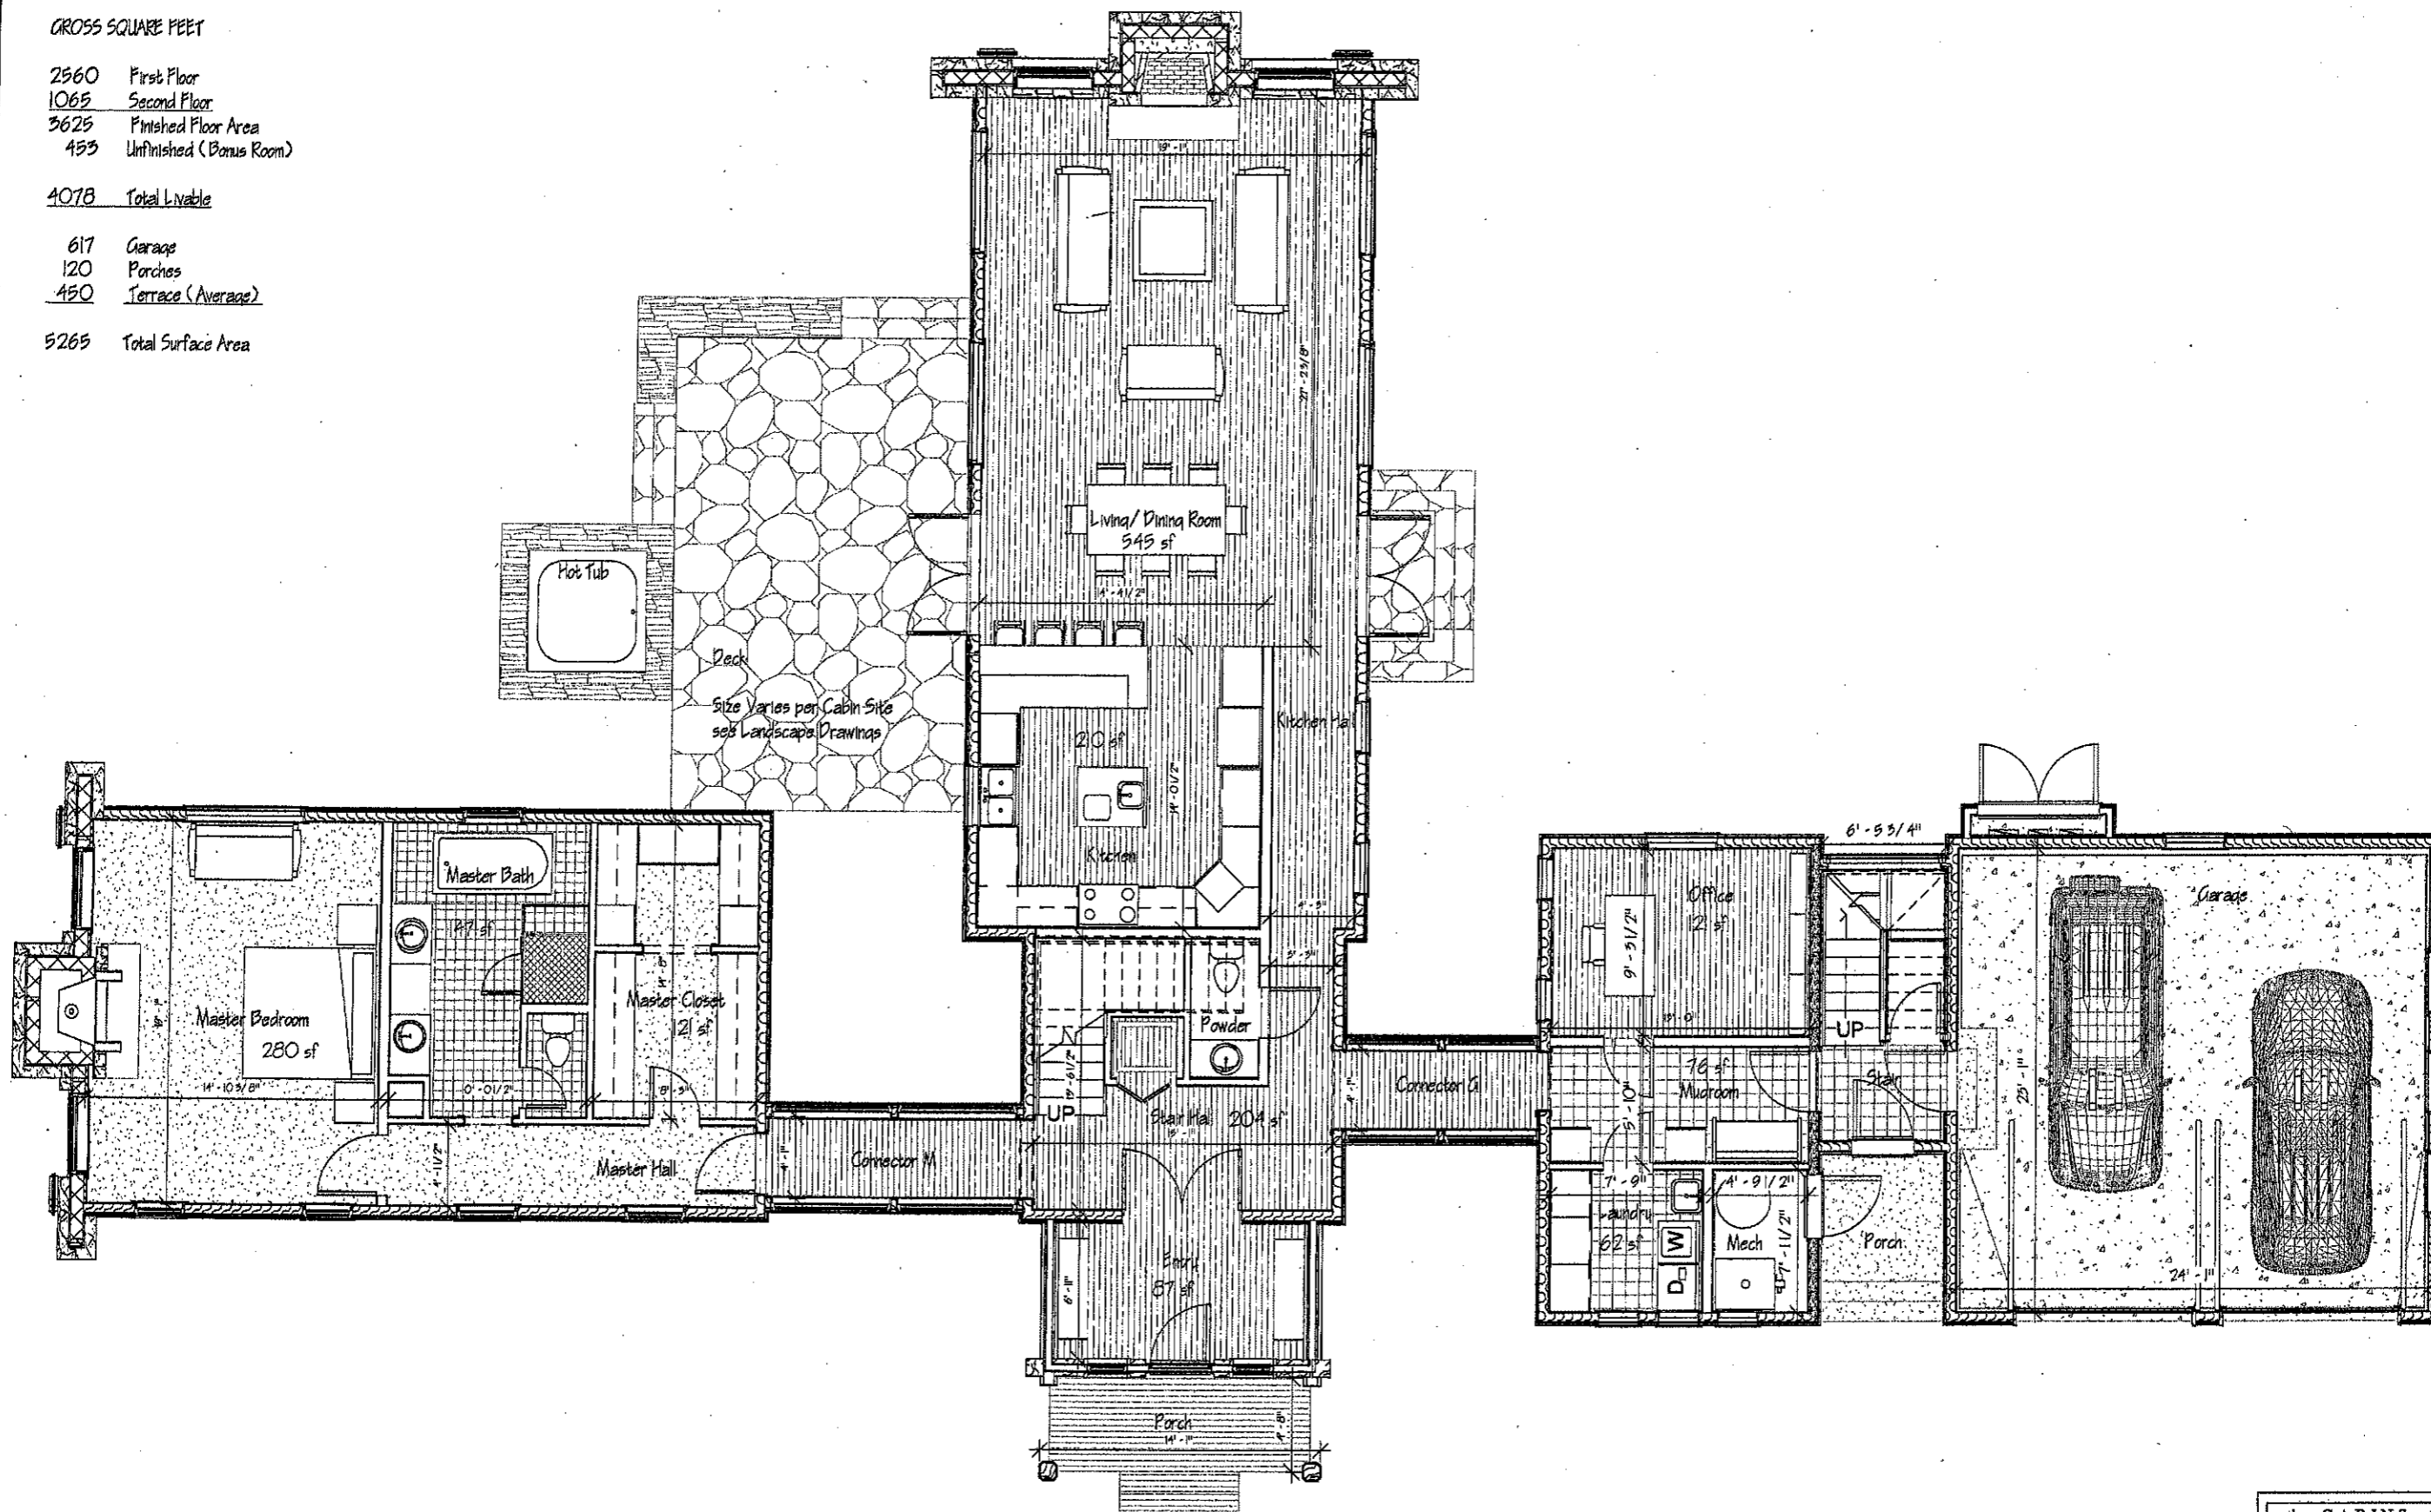

GROSS SQUARE FEET

2560 First Floor
 1065 Second Floor
 3625 Finished Floor Area
 453 Unfinished (Bonus Room)

4078 Total Livable

617 Garage
 120 Porches
 450 Terrace (Average)

5265 Total Surface Area

1 Cabin A - First Floor
 1/8" = 1'-0"

7/26/2007 12:12:27 PM

① Cabin A - Second Floor
1/8" = 1'-0"

the CABINS at

SHOOTING STAR
JACKSON HOLE
 Cabin A Type AR0