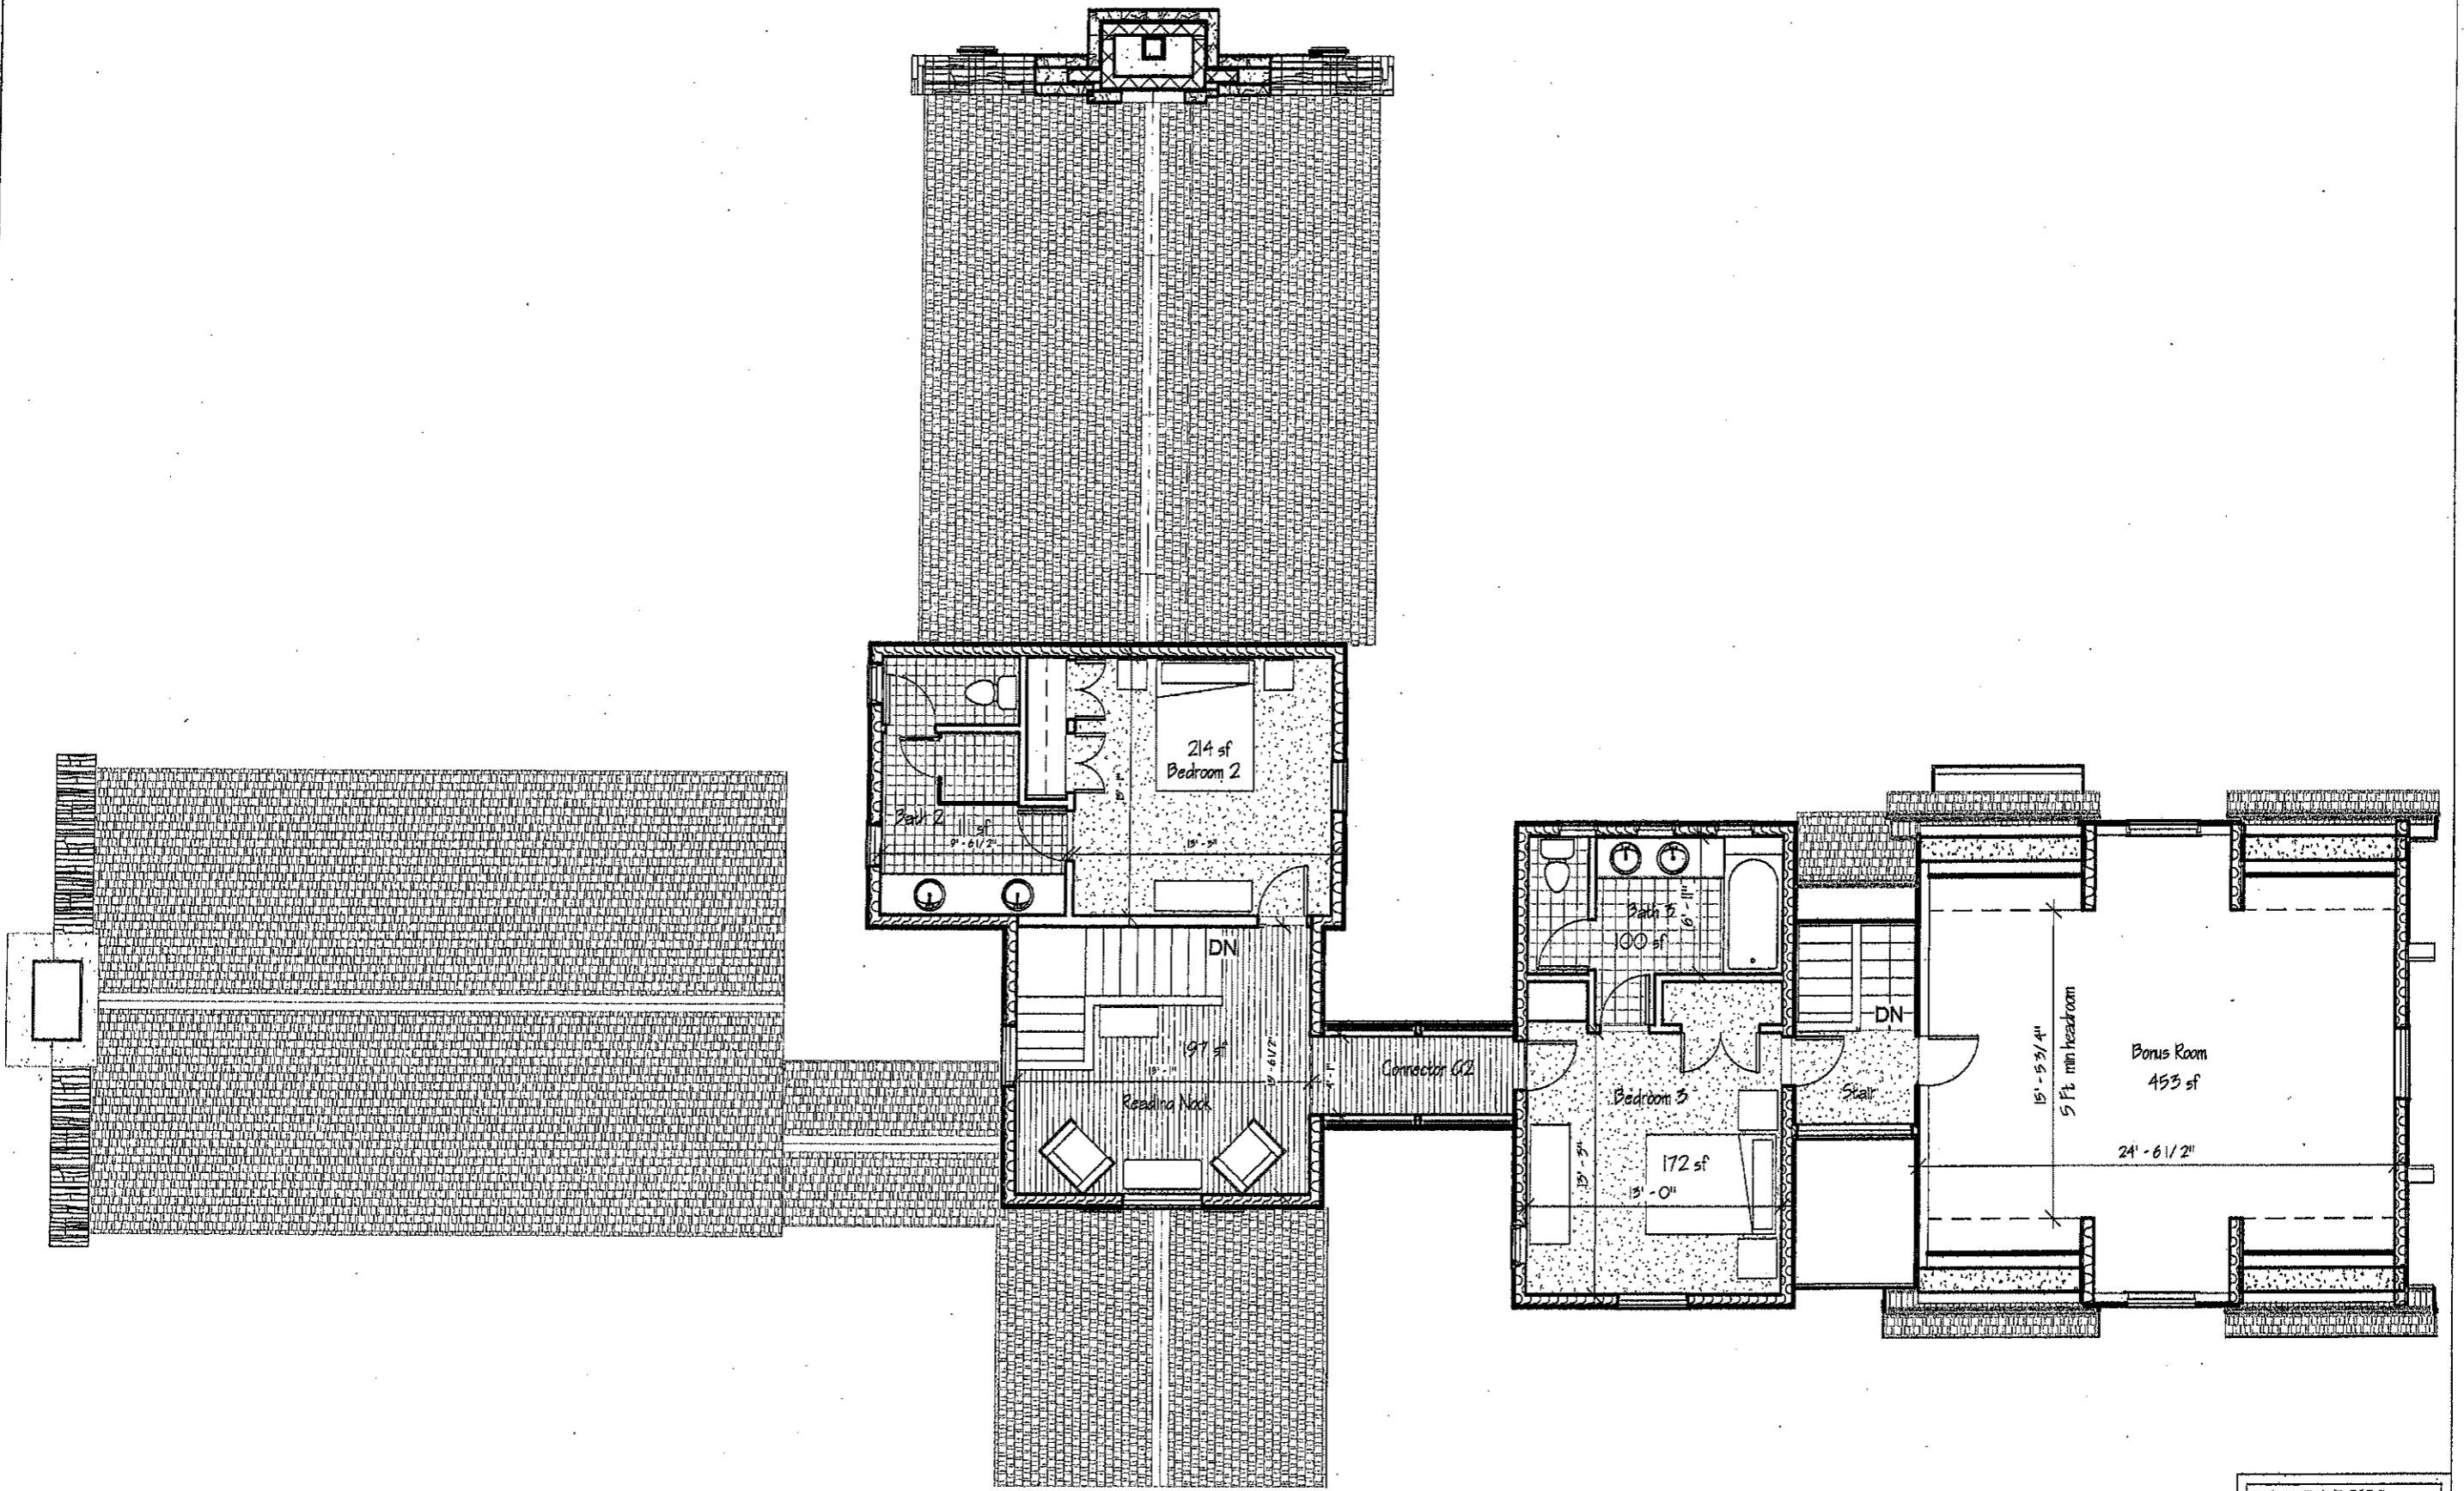

GROSS SQUARE FEET

2560 First Floor
 1065 Second Floor
 3625 Finished Floor Area
 453 Unfinished (Bonus Room)

4078 Total Livable

617 Garage
 120 Porches
 450 Terrace (Average)

5265 Total Surface Area

1 Cabin A - First Floor
 1/8" = 1'-0"

7/26/2007 12:12:27 PM

① Cabin A - Second Floor
1/8" = 1'-0"

the CABINS at

SHOOTING STAR
JACKSON HOLE
 Cabin A Type AR0